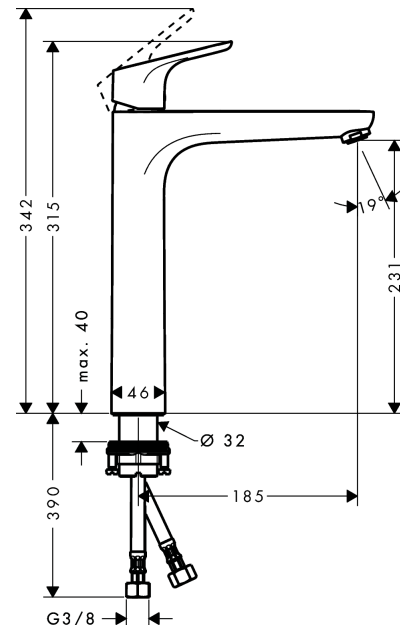

Focus

Single lever basin mixer 230 without waste set

Surface: **Chrome** Article Number: **31532000**

Description

product features

- ComfortZone 230
- projection: 185 mm
- spout height: 231 mm
- spray type: normal spray
- maximum flow rate at 3 bar: 5 l/min
- ceramic cartridge
- temperature limitation adjustable
- suitable for continuous flow water heaters
- connection type: G 3/8 connections
- connection dimension: DN15

Technology

Product image

Scale drawing

Flowchart